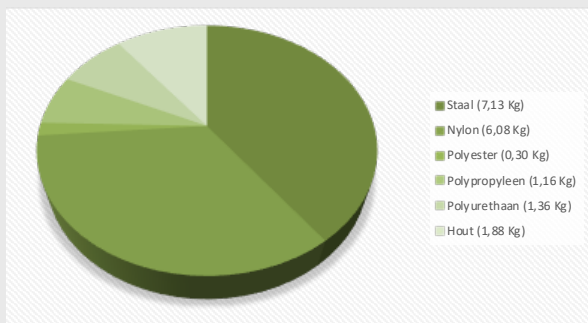

materialen

Use of low-emission

materials

> **ISO 14001**

ISO 14001

Aandeel Materiaal // Material contents

Materiaal Material	Waarvan gerecycled Which recycled	Recyclebaar Recyclable
Staal // Steel	50%	100%
Aluminium	100%	100%
Nylon	100%	100%
Polyester	0%	100%
Polypropyleen	100%	100%
Polyurethanes	0%	90%