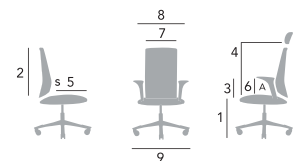

CONFIGURATION OPTIONS

- All models can be upholstered in textiles from the HÅG Standard Collection or the HÅG Extended Collection.
- Footbase is available in black plastic, black, silver or polished aluminum

- HÅG StepUp® provides an optional two extra levels for placing your feet
- HÅG Foot Ring provides an optional extra level for rest and support for feet