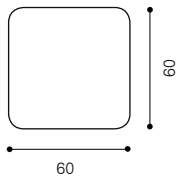

705K
Bar stool

710K
Bar stool
with footrest

Colour finish, metal parts anthracite / brilliant silver / white	• / ◦ / ◦	• / ◦ / ◦	• / ◦ / ◦
Seat height 530 - 650 mm / 650 - 770mm	–	• / ◦	• / ◦
Surface and colours for seat (wood) HPL black / HPL white / oak / American walnut	–	• / ◦ / ◦ / ◦	• / ◦ / ◦ / ◦
Wood (table top) HPL black / HPL white / oak / American walnut	–	–	•
Hard glides for soft floors	•	•	•
Soft glides for hard floors	◦	◦	◦

716K
Standing table
60 x 60 cm

717K
Standing table
70 x 70 cm

718K
Standing table
Ø 50 cm

719K
Standing table
Ø 60 cm

720K
Standing table
Ø 70 cm

• / ○ / ○

• / ○ / ○

• / ○ / ○