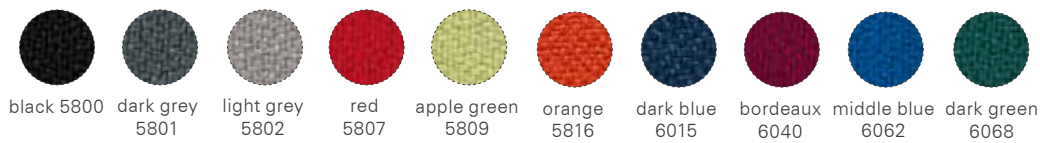

○

Colour finishes for seat, bar stool and perch:
Semi-Aniline leather

Colour finishes for seat, bar stool and standing table:
HPL Veneer

Integral foam

Metal parts

Lucia

Interstuhl
Büromöbel GmbH & Co. KG
Brühlstraße 21
72469 Meßstetten-Tieringen,
Germany
Phone +49 7436-871-0
Fax +49 7436-871-110
info@interstuhl.de
interstuhl.com