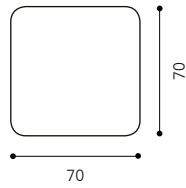

705K
Bar stool

710K
Bar stool
with footrest

Colour finish, metal parts anthracite / brilliant silver / white	• / ◦ / ◦	• / ◦ / ◦	• / ◦ / ◦
Seat height 530 - 650 mm / 650 - 770mm	–	• / ◦	• / ◦
Surface and colours for seat (wood) HPL black / HPL white / oak / American walnut	–	• / ◦ / ◦ / ◦	• / ◦ / ◦ / ◦
Wood (table top) HPL black / HPL white / oak / American walnut	–	–	•
Hard glides for soft floors	•	•	•
Soft glides for hard floors	◦	◦	◦

716K
Standing table
60 x 60 cm

717K
Standing table
70 x 70 cm

718K
Standing table
Ø 50 cm

719K
Standing table
Ø 60 cm

720K
Standing table
Ø 70 cm

• / ○ / ○

• / ○ / ○

• / ○ / ○