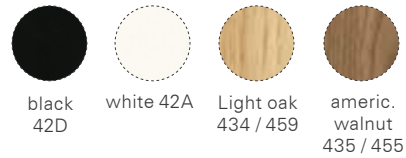

705K
Bar stool

710K
Bar stool
with footrest

Colour finish, metal parts anthracite / brilliant silver / white	• / ◦ / ◦	• / ◦ / ◦	• / ◦ / ◦
Seat height 530 - 650 mm / 650 - 770mm	–	• / ◦	• / ◦
Surface and colours for seat (wood) HPL black / HPL white / oak / American walnut	–	• / ◦ / ◦ / ◦	• / ◦ / ◦ / ◦
Wood (table top) HPL black / HPL white / oak / American walnut	–	–	•
Hard glides for soft floors	•	•	•
Soft glides for hard floors	◦	◦	◦

•

•

•

○

○

○

○

○

○

Colour finishes for seat, bar stool and perch:
Semi-Aniline leather

Colour finishes for seat, bar stool and standing table:
HPL Veneer

Integral foam

Metal parts

Lucia

Interstuhl
Büromöbel GmbH & Co. KG
Brühlstraße 21
72469 Meßstetten-Tieringen,
Germany
Phone +49 7436-871-0
Fax +49 7436-871-110
info@interstuhl.de
interstuhl.com