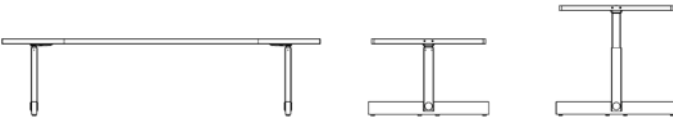

DESCRIPTION

COINZ CONFERENCE FRAME

DESCRIPTION

L= 1500, 2100, 2700mm

SURFACES

SURFACE FOOT AND 2.FRAME

Massive Wood Hard Wax Oil / Powder coated metal

COLORS

Ash / Black
Elm / Black
Oak / White
Walnut / Black

ACCESSORIES

Cable tray

COLORS

White, Black